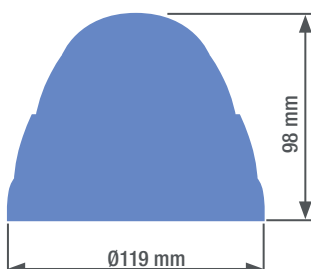

LIGHTNING
PROOF

IP66

FEATURES

- Full HD resolution with Lowlight CMOS sensor
- IR illumination up to 30 meters
- 2.8~12 mm varifocal lens
- Transmission distance up to 300 (theoretical) meters
- AWB, AGC, BLC, digital WDR, 2D/3D-DNR, defog
- Slow shutter, Smart IR, Sense Up
- Mirror, motion detection, privacy mask
- OSD menu
- 4 in 1 output (OSD switch): CVBS, CVI, TVI, AHD
- IP66
- Surge protection
- 3AXIS: wall and ceiling installation

ACCESSORIES

HYU-152
Deep base

HYU-30
Wall mount

DIMENSIONS

CAMERA

Image sensor	1/2.7" Lowlight CMOS, 2.1 MP
Effective pixels	1928(H) x 1088(V)
Frames per second	PAL/NTSC: 25/30 fps @1080P
Electronic shutter	Auto, 1/25s ~ 1/50.000s
IR illumination	6 array <i>led</i> : 20 ~ 30 meters
Minimum illumination	0,02 lux F1,2 (AGC ON) / 0 lux IR ON
Video output	AHD, HD-CVI, HD-TVI, 1 BNC CVBS (OSD switch)

PHYSICAL FEATURES

Dimensions	Ø119 x 98 mm
------------	--------------